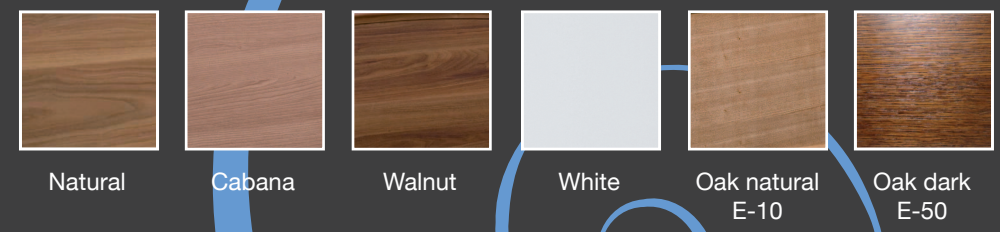

Cabana

Walnut

White

Oak natural
E-10

Oak dark
E-50

MARTINE NIGHT CABINET

Natural 78 x 52 x 43 code 3M1-1050
Cabana 78 x 52 x 43 code 3M1-2050
Walnut 78 x 52 x 43 code 3M1-3050

Set 4 wheels Night Cabinet code 9U9-0093

Natural